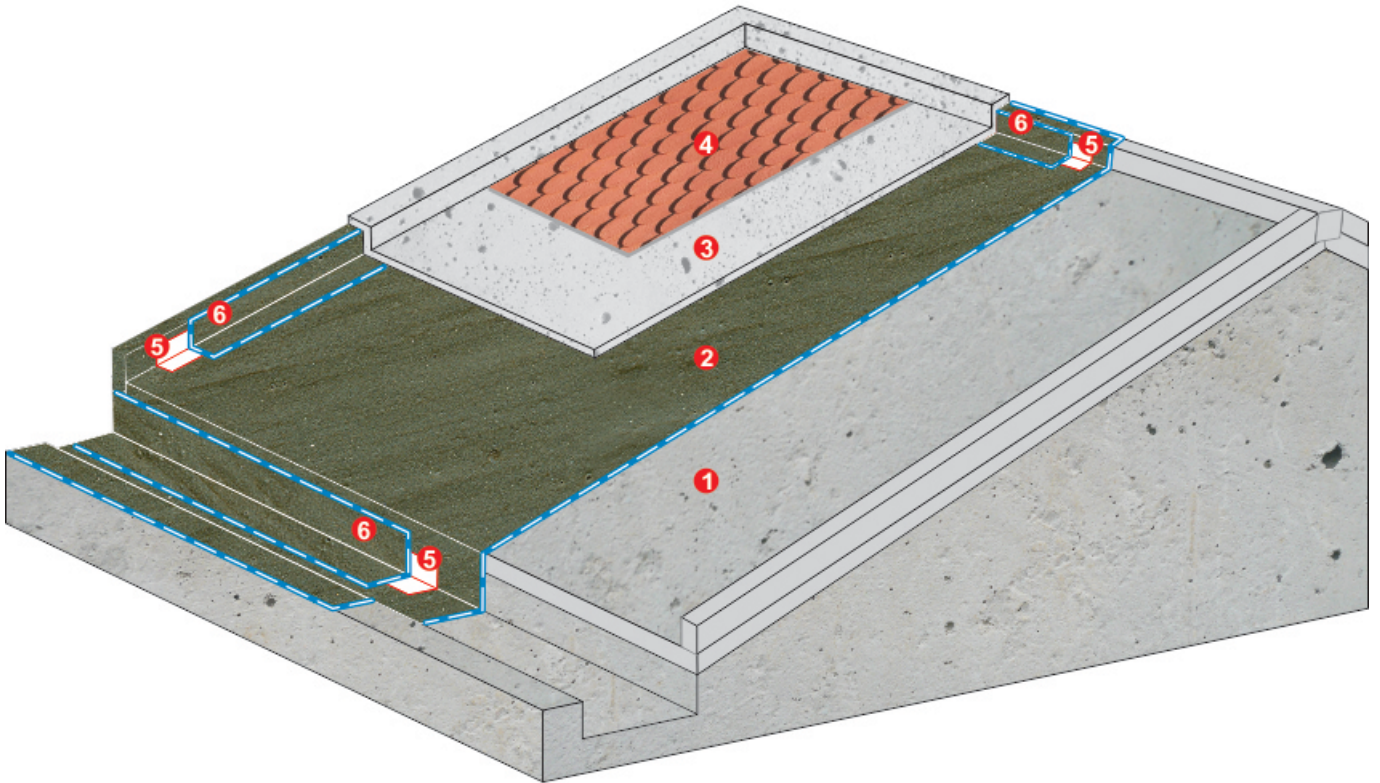

Product / sản phẩm:
SMARTFLEX

WATERPROOFING TO PITCHED ROOF & GUTTER

1. R.C. Floor slab
2. Waterproofing system: **SMARTFLEX**
3. Protected screed or mortar
4. Tile finish
5. Corner reinforcement mat
6. Waterproofing to upturn: **SMARTFLEX**

CHỐNG THÂM CHO MÁI DỐC & MÁNG XÓI

1. R.C. Floor slab
2. Waterproofing system: **SMARTFLEX**
3. Protected screed or mortar
4. Tile finish
5. Corner reinforcement mat
6. Waterproofing to upturn: **SMARTFLEX**